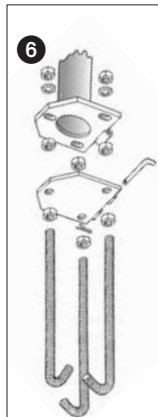

GLASS-FIBRE FLAG-POLES

- Material : sturdy fibre-glass
- Height : 700-1200cm (upto 1800cm upon request)
- Very light, resistant and durable
- White varnish, easy to clean
- All versions incl. tipping-device and accessory
- To polish with car polisher
- All 3 modells conical

1 Glass-Fibre Flag-Pole with exterior hoisting-device incl. rope

7 m	Art.No. 114.08.013.1
9 m	Art.No. 114.08.014.1
10 m	Art.No. 114.08.015.1
12 m	Art.No. 114.08.016.1

2 Glass-Fibre Flag-Pole with lockable interior hoisting-device incl. rope

7 m	Art.No. 114.08.113.1
9 m	Art.No. 114.08.114.1
10 m	Art.No. 114.08.115.1
12 m	Art.No. 114.08.116.1

3 Glass-Fibre Flag-Pole with rotating-arm 150cm

7 m	Art.No. 114.08.213.1
9 m	Art.No. 114.08.214.1
10 m	Art.No. 114.08.215.1
12 m	Art.No. 114.08.216.1

Note : all flags for poles with rotating-arm have to be equipped with a hollow hem. Please ask for price of this specialization and note on order form

Position 4-7 are necessary accessory for all flag-poles shown on this page