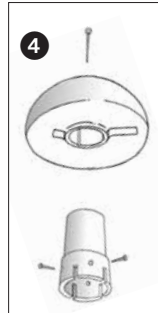

GLASS-FIBRE FLAG-POLES

- Material : sturdy fibre-glass
- Height : 700-1200cm (upto 1800cm upon request)
- Very light, resistant and durable
- White varnish, easy to clean
- All versions incl. tipping-device and accessory
- To polish with car polisher
- All 3 modells conical

1 Glass-Fibre Flag-Pole with exterior hoisting-device incl. rope

7 m	Art.No. 114.08.013.1
9 m	Art.No. 114.08.014.1
10 m	Art.No. 114.08.015.1
12 m	Art.No. 114.08.016.1

2 Glass-Fibre Flag-Pole with lockable interior hoisting-device incl. rope