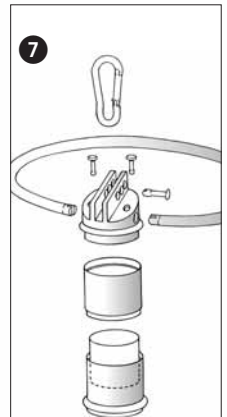

2 Glass-Fibre Flag-Pole with lockable interior hoisting-device incl. rope

7 m	Art.No. 114.08.113.1
9 m	Art.No. 114.08.114.1
10 m	Art.No. 114.08.115.1
12 m	Art.No. 114.08.116.1