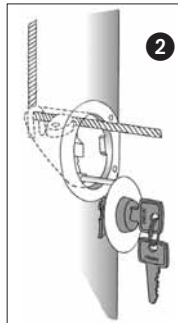

2 Glass-Fibre Flag-Pole with lockable interior hoisting-device incl. rope

7 m	Art.No. 114.08.113.1
9 m	Art.No. 114.08.114.1
10 m	Art.No. 114.08.115.1
12 m	Art.No. 114.08.116.1