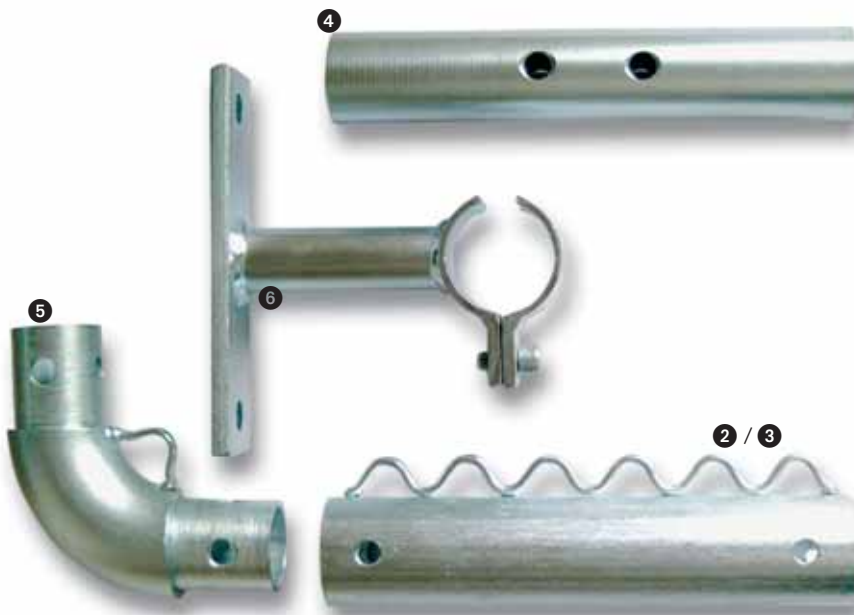

FLAG

- Material: high-quality polyester
- Incl. plastic hooks
- Washable up to 60°
- Dims: 1200 x 3000 mm

② White/red "Sale" Art.No. 125.20.027.0

③ E.U. II Art.No. 125.21.025.0

FLAG, 5-color

- Material: high-quality polyester
- Incl. plastic hooks
- Washable up to 60°
- Dims: 1200 x 3000 mm

All screws and nuts required for assembly are included. As this system can be mounted on many different surfaces, screws and rawl plugs for wall mounting are not included.

TUBING

- With eyelets
- Material: galvanised steel
- Diameter: 42,5 mm

2 Length: 1000 mm
Art.No. 110.13.136.0

3 Length: 2000 mm
Art.No. 110.13.139.0

4 CONNECTING TUBE

- This connecting tube is required to join the standard tube lengths together
- Material: galvanised steel
- Size: 36 x 210 mm (diameter x L)

Art.No. 110.13.137.0

5 90° CORNER CONNECTOR

- With eyelet for elasticated rope up to 10 mm thick
- Material: galvanised steel
- Size: 70 x 70 mm

Art.No. 110.13.135.0

6 WALL DISTANCER

- With bracket for tubing (stands 100 mm away from wall)
- Material: galvanised steel
- Outer diameter of bracket: 49 mm
- Base plate: 150 x 35 mm (L x H)