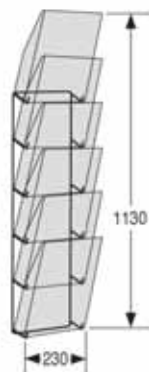

1 BROCHURE BOARD NOVA-X

With 5 transparent trays

For DIN A4 brochures

- Dims: 900 x 300 x 170 mm

Silver
Black

Art.No. 710.13.118.1

Art.No. 710.10.118.1

3

2 WALL-MAGAZINE CONCEPT

2 wired steel frames with 4 DIN A4 acrylic pockets each
Fix several elements side by side

ELEMENT 2 x 4 TRAYS

- Dims: 800 x 460 x 190 mm

Art.No. 220.13.033.1

3 NEWSPAPER-HOLDER

With 11 trays from wired steel

- Color: grey
- Dims: 1400 x 260 mm

Art.No. 710.08.120.1

4 ELEMENT 6 TRAYS

- Dims: 1130 x 230 x 190 mm

Art.No. 220.13.032.1

❶ WIRED BROCHURE-HOLDER MAXI

- 16 DIN A4 brochure trays
- Chromed base with rolls
- Dims: 1700 x Ø 600 mm

Art.No. 710.13.102.1

❷ INFORMATION MODULE

- 8 DIN A4 brochure trays
- For wall-mounting
- Dims: 1100 x 235 x 120 mm

White
Grey

Art.No. 713.00.100.1
Art.No. 713.00.101.1

❶

❸ WIRED BROCHURE-HOLDER MIDE

- 8 DIN A4 brochure trays
- sturdy chromed base
- Dims: 820 x Ø 300 mm