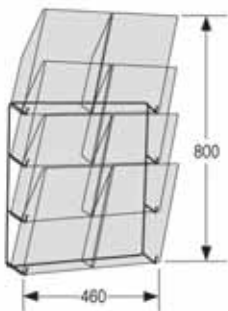

1 BROCHURE BOARD NOVA-X

With 5 transparent trays

For DIN A4 brochures

- Dims: 900 x 300 x 170 mm

Silver
Black

Art.No. 710.13.118.1

Art.No. 710.10.118.1

3

2 WALL-MAGAZINE CONCEPT

2 wired steel frames with 4 DIN A4 acrylic pockets each
Fix several elements side by side

ELEMENT 2 x 4 TRAYS

- Dims: 800 x 460 x 190 mm

Art.No. 220.13.033.1

3 NEWSPAPER-HOLDER

With 11 trays from wired steel

- Color: grey
- Dims: 1400 x 260 mm

Art.No. 710.08.120.1

4 ELEMENT 6 TRAYS

- Dims: 1130 x 230 x 190 mm

Art.No. 220.13.032.1

❶ WIRED BROCHURE-HOLDER MAXI

- 16 DIN A4 brochure trays
- Chromed base with rolls
- Dims: 1700 x Ø 600 mm