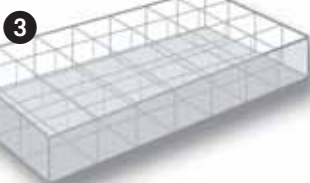

3 ASSORTMENT-SET

- Holds letters and numbers
- Material: acrylic
- 40 pigeon-holes
- Dims: 350 x 210 x 40 mm

Art.No. 227.08.060.1