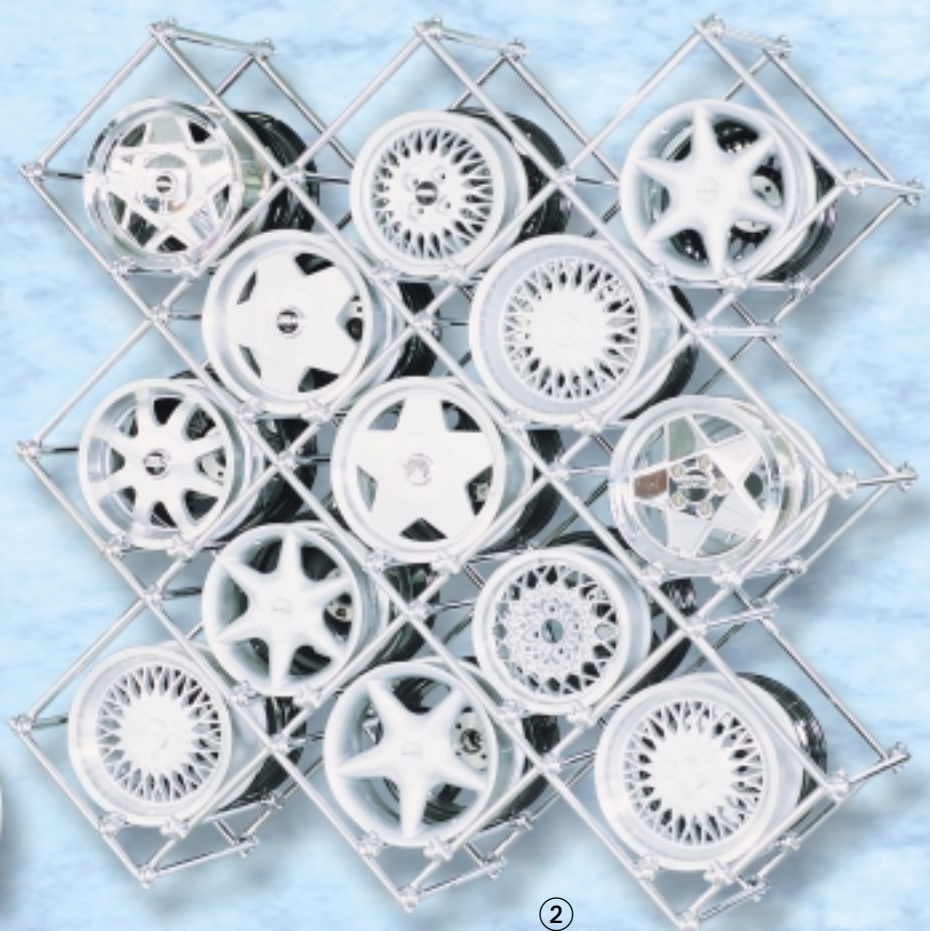

① WHEEL TOWER
12/24

- chromed steel tube structure, 25 mm Ø
- mounting with steel cuffs
- holds 12 or 24 wheels,
Size: 167 x 150 x 55 cm

Art.No. 521.00.016.0

② WHEEL CASSETTE
SYSTEM 13/26

- size: 215 x 215 x 65 cm
- holds 13 or 26 wheels
- chromed steel tube structure, 25 mm Ø
- mounting with steel cuffs

Art.No. 521.00.017.0

③ WHEEL LADDER 8

- size: 200 x 32 x 135 cm
- holds 8 wheels
- chromed steel tube structure, Ø 25 mm
- rack position adjustable

Art.No. 521.00.014.0

③

②