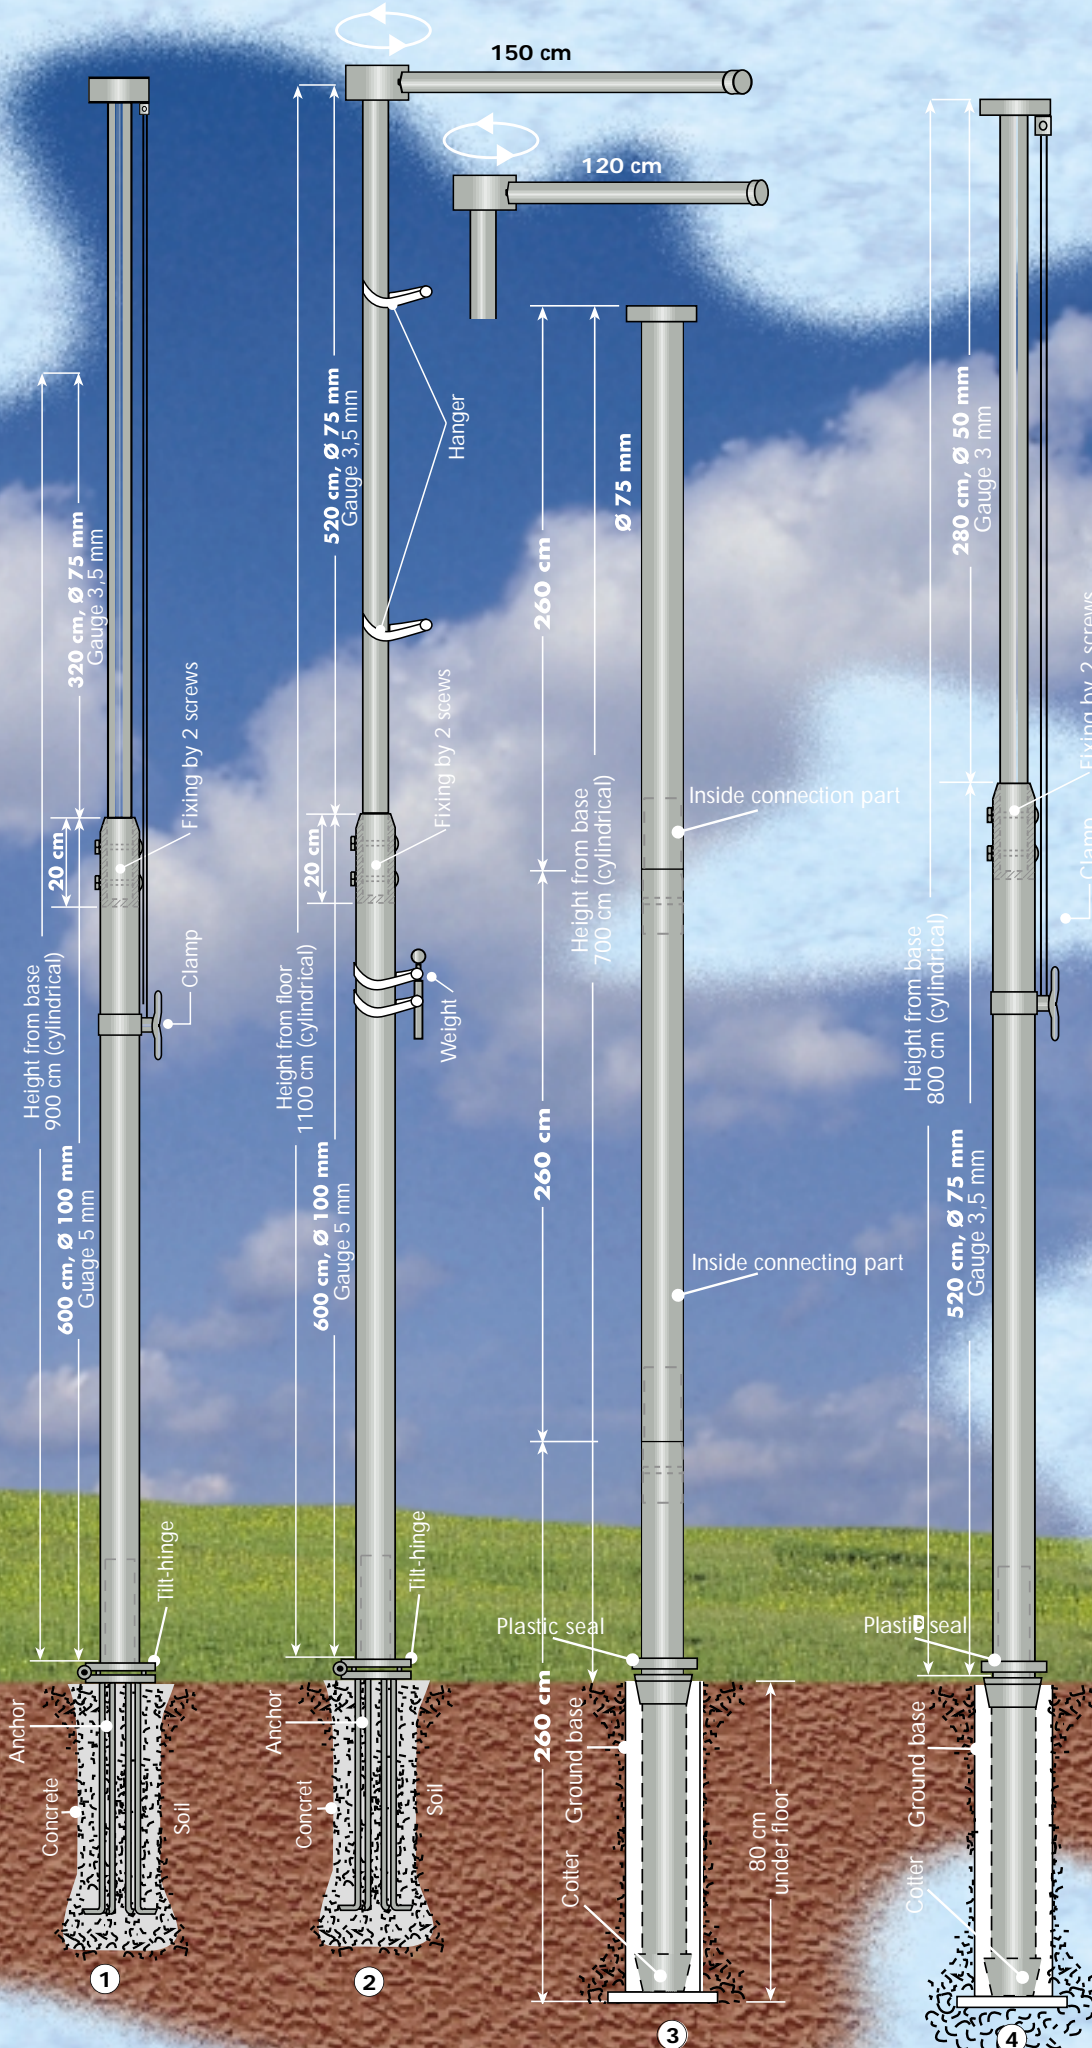

Flag-pole with 120 cm- or 150 cm- rotating arm

ALUMINIUM FLAG-POLES

- Material : Aluminium
- Tube (base : 100 mm Ø)
- Tube (top : 75 mm Ø)
- Incl. Tipping-mechanism and Top-cap
- Incl. clamp, pulley and rope or rotating arm

① Flag-pole with clamp

12 m	Art.No. 112.13.039.2
11 m	Art.No. 112.13.040.2
10 m	Art.No. 112.13.041.2
9 m	Art.No. 112.13.042.2

② Flag-pole with rotating arm 120 cm and tilting anchor

12 m	Art.No. 112.13.031.2
11 m	Art.No. 112.13.032.2
10 m	Art.No. 112.13.033.2
9 m	Art.No. 112.13.034.2

Flag-pole with rotating arm 150 cm and tilting anchor

12 m	Art.No. 112.13.035.2
11 m	Art.No. 112.13.036.2
10 m	Art.No. 112.13.037.2
9 m	Art.No. 112.13.008.2

③ ALUMINIUM FLAG-POLES

- Material : Aluminium
- Height : 7,80 m
- Tube : 75 mm Ø
- 3 parts of 2,60 m for easy transport
- Incl. ground-base and connection-tubes

With clamp	Art.No. 112.13.013.2
With hoisting-device	Art.No. 112.13.014.2
With rotating arm 120 cm	Art.No. 112.13.015.2
With rotating arm 150 cm	Art.No. 112.13.016.2

④ ALUMINIUM FLAG-POLES

- Material : Aluminium
- Height : 7,80 or 8,80 m
- Tube : 75 mm Ø
- 2 parts for easy transport
- Incl. ground-base, clamp, pulley and rope